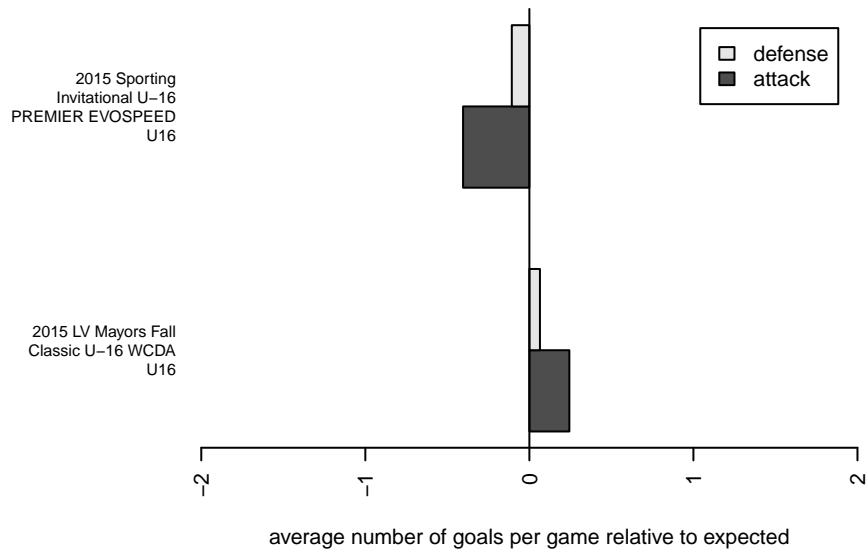

**Central California Aztecs B99**  
 Dots are actual minus expected GF (blue circles) and GA (red triangles).  
 Blue line is smoothed change in attack strength. Red is smoothed change in defense strength.

**attack and defense variance (black dot)  
relative to other teams  
and top 10 in region**

**attack and defense rating  
relative to others at age  
and all opponents in last 13 months**

**attack and defense rating  
relative to others at age  
and all opponents in last 13 months**

**Performance relative to 13 month average**

**Performance relative to 13 month average**

Distribution of opponents  
 Red = Lose zone, Blue = Win zone, Green = Even  
 Black line separates win/lose zones